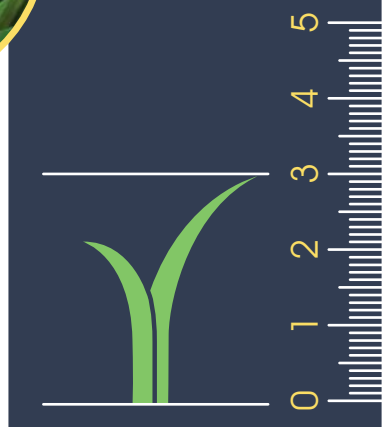

Holland Park

30mm ± 10%
pile height

Easigrass Product Rating:

Durability	★★★★★
Luxury feel	★★★★
Natural look	★★★★
Pet suitability	★★★★★
Pile thickness	★★★★★

Technical Product Specification:

Yarn Type: Monofilament Mix Material: 100% Polyethylene	Colour 2 Tone Green 2 Tone Brown Thatch	Backing Type: Reinforced Triple Backing Material: Latex Rubber
Product Pile Height: 30mm ± 10% Gauge: 3/8 inch	Total Weight 2,000 g/m ² ± 15%	Water Permeability 60 litres per m ² per minute