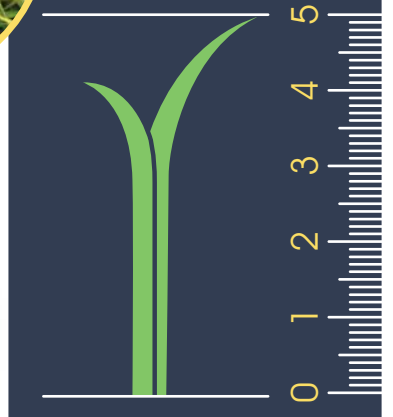

## Mayfair

**50mm ± 10%**  
pile height

### Technical Product Specification:

<b>Yarn</b> Type: Monofilament Mix Material: 100% Polyethylene	<b>Colour</b> 3 Tone Field Green 2 Tone Beige Thatch	<b>Backing</b> Type: Reinforced Triple Backing Material: Latex Rubber
<b>Product</b> Pile Height: 50mm ± 10% Gauge: 5/8 inch	<b>Total Weight</b> 3,900 g/m <sup>2</sup> ± 15%	<b>Water Permeability</b> 60 litres per m <sup>2</sup> per minute